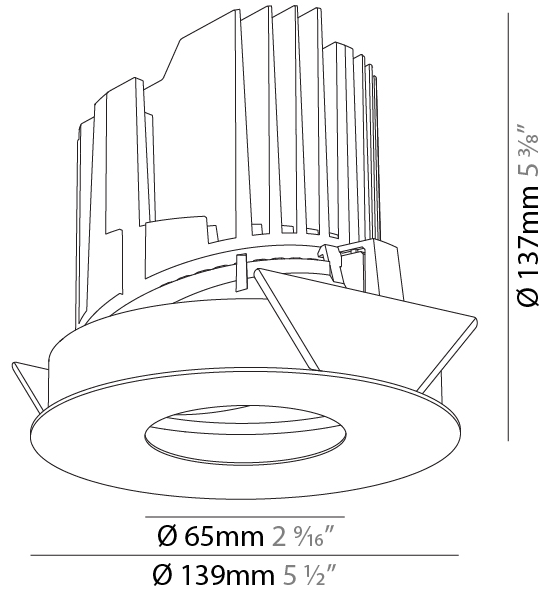

GENERAL

Series: Bioniq
 Subseries: Bioniq Round Adjustable
 Brand: Prolicht
 Division: Architectural
 Mounting Type: Recessed
 Mounting Location: Ceiling
 Subcategory: Downlight

PHYSICAL

Shape: Round
 Diameter (mm): 139
 Diameter (in): 5 1/2
 Height (mm): 137
 Height (in): 5 3/8
 Ceiling Thickness (mm): 10 / 12.5 / 15
 Ceiling Thickness (in): 3/8 or 1/2 or 9/16
 Min. Recessing Depth (mm): 150
 Min. Recessing Depth (in): 5 7/8
 Light Distribution: Adjustable / Downlight
 Weight (kg): 0.853
 Weight (lbs): 1.88
 Fixture Finish: SSR / BKV / CWI / CRY / HAB / UFT / ITA / RUA / FTG / MYG / LOD / PUS / FRO / FUP / KIA / POP / BLS / SPG / MEY / GOH / GUM / CHC / COM / ABZ / JAG / OBR / MOS / ROR
 Fixture Material: Aluminum Die Cast
 Cut-out Measurements: 130mm / 5 1/8"

GENERAL

Series: Bioniq
Subseries: Bioniq Round Wallwash
Brand: Prolicht
Division: Architectural
Mounting Type: Recessed
Mounting Location: Ceiling
Subcategory: Downlight

PHYSICAL

Shape: Round
Diameter (mm): 139
Diameter (in): 5 1/2
Height (mm): 137
Height (in): 5 3/8
Ceiling Thickness (mm): 10 / 12.5 / 15 / 25
Ceiling Thickness (in): 3/8 or 1/2 or 9/16
Min. Recessing Depth (mm): 150
Min. Recessing Depth (in): 5 7/8
Light Distribution: Adjustable / Asymmetric
Weight (kg): 0.865
Weight (lbs): 1.9
Fixture Finish: SSR / BKV / CWI / CRY / HAB / UFT / ITA / RUA / FTG / MYG / LOD / PUS / FRO / FUP / KIA / POP / BLS / SPG / MEY / GOH / GUM / CHC / COM / ABZ / JAG / OBR / MOS / ROR
Fixture Material: Aluminum Die Cast
Cut-out Measurements: 130mm / 5 1/8"

OPTICAL

Reflector°: 20 / 25 / 40
Adjustability: Fixed

RATINGS AND CERTIFICATIONS

Certified By: Certified for North American Standards
IP rating: IP20

	130mm 5 1/8"	150mm 5 7/8"	10 15mm 3/8" 9/16"	30°	355°	
A						