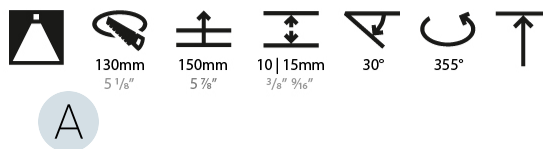

PHYSICAL

Shape: Round
Diameter (mm): 139
Diameter (in): 5 1/2
Height (mm): 137
Height (in): 5 3/8
Ceiling Thickness (mm): 10 / 12.5 / 15
Ceiling Thickness (in): 3/8 or 1/2 or 9/16
Min. Recessing Depth (mm): 150
Min. Recessing Depth (in): 5 7/8
Light Distribution: Adjustable / Downlight
Weight (kg): 0.853
Weight (lbs): 1.88
Fixture Finish: SSR / BKV / CWI / CRY / HAB / UFT / ITA / RUA / FTG / MYG / LOD / PUS / FRO / FUP / KIA / POP / BLS / SPG / MEY / GOH / GUM / CHC / COM / ABZ / JAG / OBR / MOS / ROR
Fixture Material: Aluminum Die Cast
Cut-out Measurements: 130mm / 5 1/8"

ELECTRICAL

Lamp Type: LED (Zhaga Standard)
Input Wattage (W): 28.6
Total Output Wattage (W): 26.4
Dimming: Tri-Mode (Non-Dimming and Phase Dimming (120Vac only) and 0-10V Dimming)
Driver Included: No
Driver Location: Recessed Housing
Driver Type: Constant Current - Universal
Driver Class: Class 2
Housing: See components
Input Voltage (V): 120 - 277
Constant Current (MA): 700

LED

Number of LEDs: 1
Color Temperature (°K): 2700 / 3000 / 3500 / 4000
Max. Delivered Lumen (lm): 1180 / 1930 / 2029 / 2070
Nominal Lumen (lm): 3210 / 3290 / 3459 / 3530
CRI: >90 CRI
Lamp Life (hrs): 50000

OPTICAL

Reflector: 10 / 18 / 36
Adjustability: Rotational 355°, Tilt 30°

RATINGS AND CERTIFICATIONS

Certified By: Certified for North American Standards
IP rating: IP54