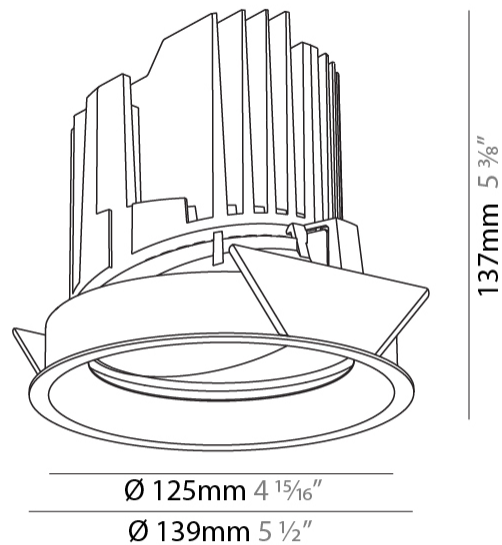

GENERAL

Series: Bioniq
 Subseries: Bioniq Round Adjustable
 Brand: Prolicht
 Division: Architectural
 Mounting Type: Recessed
 Mounting Location: Ceiling
 Subcategory: Downlight

PHYSICAL

Shape: Round
 Diameter (mm): 139
 Diameter (in): 5 1/2
 Height (mm): 137
 Height (in): 5 3/8
 Ceiling Thickness (mm): 10 / 12.5 / 15
 Ceiling Thickness (in): 3/8 or 1/2 or 9/16
 Min. Recessing Depth (mm): 150
 Min. Recessing Depth (in): 5 7/8
 Light Distribution: Adjustable / Downlight
 Weight (kg): 0.853
 Weight (lbs): 1.88
 Fixture Finish: SSR / BKV / CWI / CRY / HAB / UFT / ITA / RUA / FTG / MYG / LOD / PUS / FRO / FUP / KIA / POP / BLS / SPG / MEY / GOH / GUM / CHC / COM / ABZ / JAG / OBR / MOS / ROR
 Fixture Material: Aluminum Die Cast
 Cut-out Measurements: 130mm / 5 1/8"

LED

Number of LEDs: 1
 Color Temperature (°K): 2700 / 3000 / 3500 / 4000
 Max. Delivered Lumen (lm): 1180 / 1930 / 2029 / 2070
 Nominal Lumen (lm): 3210 / 3290 / 3459 / 3530
 CRI: >90 CRI
 Lamp Life (hrs): 50000

OPTICAL

Reflector: 10 / 18 / 36
 Adjustability: Rotational 355°, Tilt 30°

RATINGS AND CERTIFICATIONS

Certified By: Certified for North American Standards
 IP rating: IP54

BIONIQ ROUND ADJUSTABLE RECESSED

A35242-